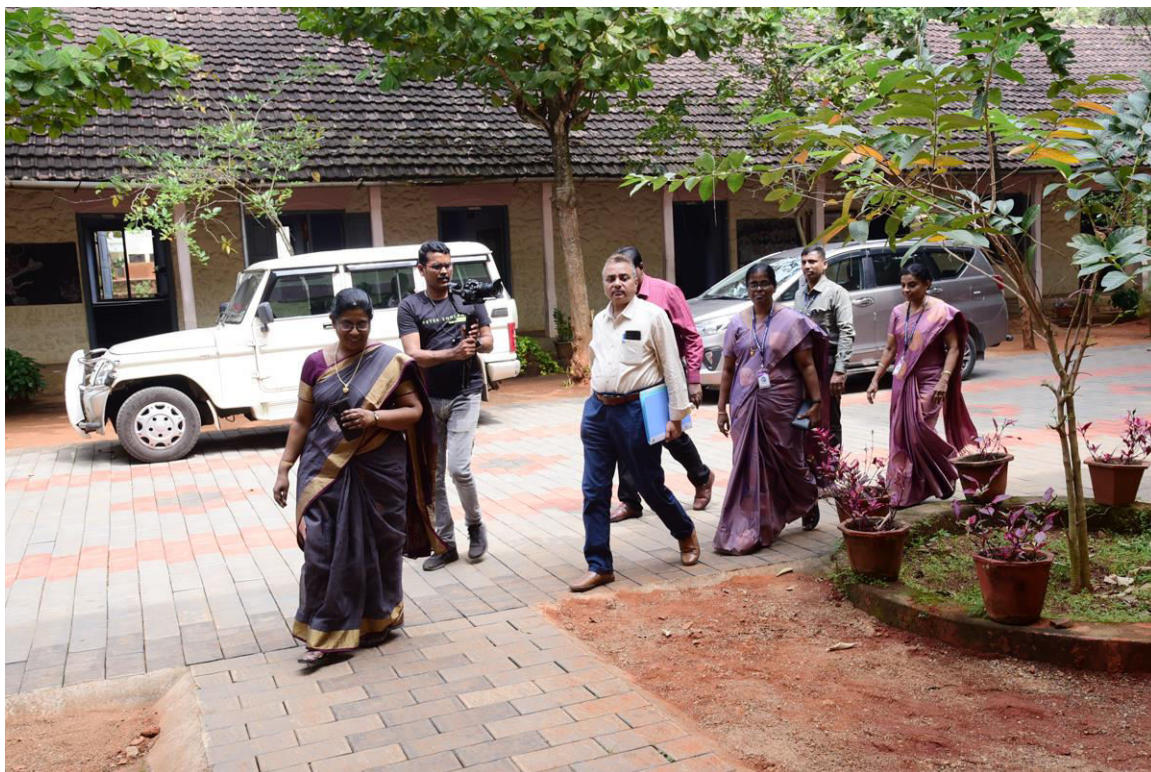

CULTURAL PROGRAMME